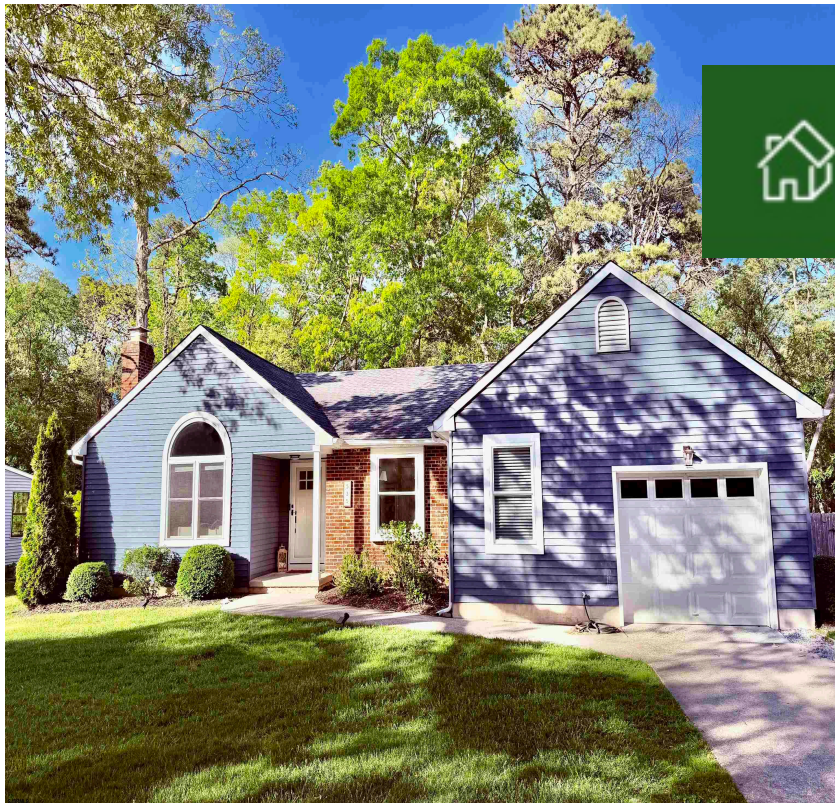

Priced at

\$419,000

About the Property

JUST LISTED! Welcome Home! Step into your WARM and Inviting 3BD/2BA rancher located in the beautiful family-friendly neighborhood of Holly Brook! Situated on a fenced-in wooded and mature treed-lot this comfortable home features: open-concept design with LIGHT-FILLED rooms, high-end finishes, soaring ceilings, GRANITE and Stainless Steel kitchen, wood flooring, Gas heating and C/A, FIREPLACE, attached garage with utility room, a freshly-painted interior, an expansive rear yard, perfect for gardening and outdoor entertaining! Ideally located near shopping, restaurants, world-class Golfing at Seaview, and the quaint Historic Smithville Village! Call today for a personal showing or more information...

Features

- 2 Bathroom
- Deck
- Paved Road
- Shed
- Dining Area
- Primary BR on 1st floor
- 3 Bedroom
- Fenced Yard
- Porch
- Sprinkler System
- Laundry/Utility Room
- Dishwasher

Give me a call!

www.monihan.com