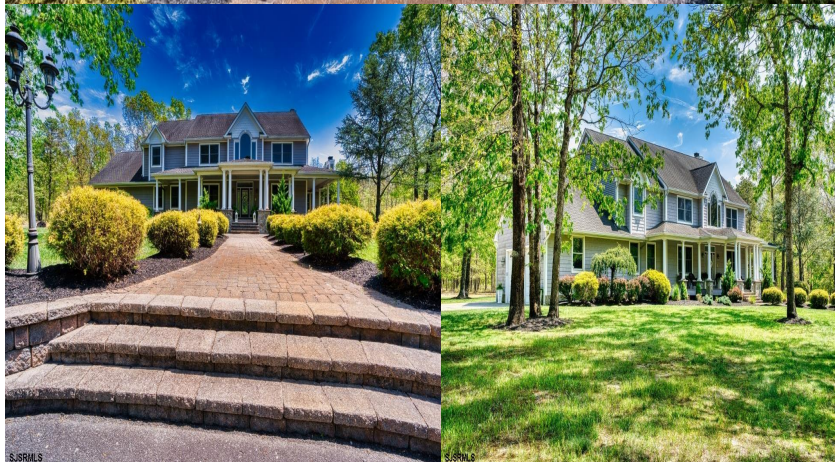

## About the Property

Welcome to Sweetwater—an extraordinary private estate set across nearly 20 secluded acres, offering a rare combination of luxury, warmth, and exceptional entertaining space in one of South Jersey’s most unique natural settings. Located just moments from the river, marina, and waterfront dining, this remarkable property delivers the perfect balance of peaceful seclusion and lifestyle convenience. Spanning over 4,600 square feet, this custom residence was thoughtfully designed to feel both grand and inviting, with expansive living spaces that maintain an unmistakable sense of warmth and comfort throughout. Radiant heated floors add an elevated level of everyday luxury, while dual fireplaces create stunning focal points and cozy gathering spaces year-round. At the heart of the home, the ...

## Features

- 5 Bathroom
- Deck
- Patio
- Pool-In Ground
- Den/TV Room
- Dining Room
- 5 Bedroom
- Fenced Yard
- Paved Road
- Shed
- Dining Area
- Great Room

**Give me a call!**

[www.monihan.com](http://www.monihan.com)