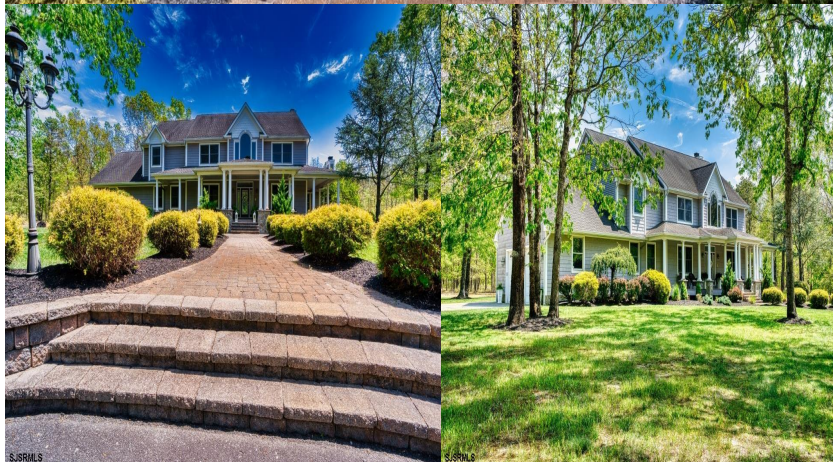

Priced at

\$1,699,999

About the Property

Welcome to Sweetwater—an extraordinary private estate set across nearly 20 secluded acres, offering a rare combination of luxury, warmth, and exceptional entertaining space in one of South Jersey’s most unique natural settings. Located just moments from the river, marina, and waterfront dining, this remarkable property delivers the perfect balance of peaceful seclusion and lifestyle convenience. Spanning over 4,600 square feet, this custom residence was thoughtfully designed to feel both grand and inviting, with expansive living spaces that maintain an unmistakable sense of warmth and comfort throughout. Radiant heated floors add an elevated level of everyday luxury, while dual fireplaces create stunning focal points and cozy gathering spaces year-round. At the heart of the home, the ...

Features

- 5 Bathroom
- Deck
- Patio
- Pool-In Ground
- Den/TV Room
- Dining Room
- 5 Bedroom
- Fenced Yard
- Paved Road
- Shed
- Dining Area
- Great Room

Give me a call!

www.monihan.com