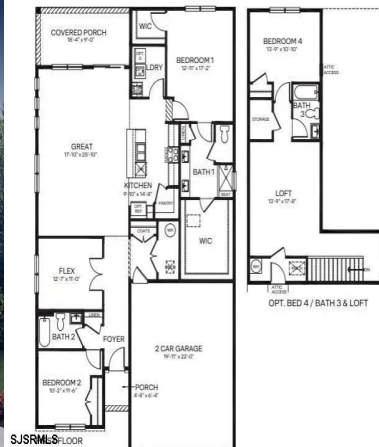

Priced at
\$495,985

About the Property

NEW ACTIVE ADULT COMMUNITY! The Clifton is a stunning new construction, ranch home plan featuring 1,865 square feet of living space, 2 bedrooms, a flex room, 2 bathrooms and a 2-car garage. With a roomy and flexible floor plan, the Clifton is just as inviting as it is functional! The foyer welcomes you in past a large bedroom, full bath and flex room, you decide how this space functions! The kitchen has plenty of counter space and a large modern island that's perfect for prep work, dining and entertaining guests. The kitchen opens to the spacious, open great room to be used however best fits your needs and lifestyle. Tucked behind the kitchen is the owner's suite which features a luxurious bathroom and two large walk-in closets, storage will not be an issue! Come see our NEW one-of-a-k ...