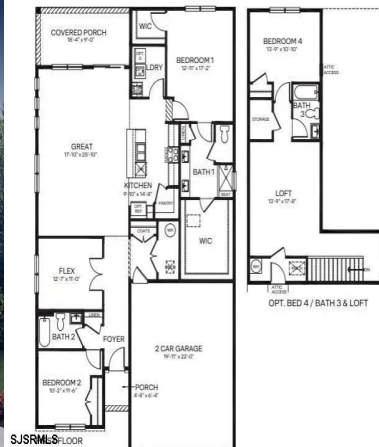

## About the Property

NEW ACTIVE ADULT COMMUNITY! The Clifton is a stunning new construction, ranch home plan featuring 1,865 square feet of living space, 2 bedrooms, a flex room, 2 bathrooms and a 2-car garage. With a roomy and flexible floor plan, the Clifton is just as inviting as it is functional! The foyer welcomes you in past a large bedroom, full bath and flex room, you decide how this space functions! The kitchen has plenty of counter space and a large modern island that's perfect for prep work, dining and entertaining guests. The kitchen opens to the spacious, open great room to be used however best fits your needs and lifestyle. Tucked behind the kitchen is the owner's suite which features a luxurious bathroom and two large walk-in closets, storage will not be an issue! Come see our NEW one-of-a-k ...