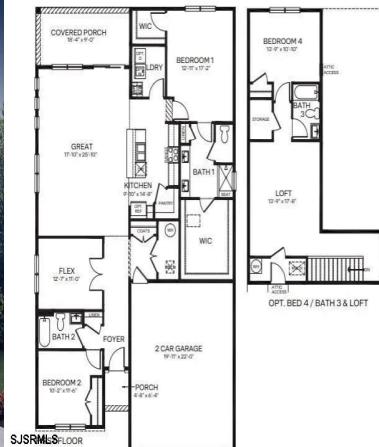

Priced at

\$429,985

About the Property

NEW ACTIVE ADULT COMMUNITY! The Clifton is a stunning new construction, ranch home plan featuring 1,865 square feet of living space, 2 bedrooms, a flex room, 2 bathrooms and a 2-car garage. With a roomy and flexible floor plan, the Clifton is just as inviting as it is functional! The foyer welcomes you in past a large bedroom, full bath and flex room, you decide how this space functions! The kitchen has plenty of counter space and a large modern island that's perfect for prep work, dining and entertaining guests. The kitchen opens to the spacious, open great room to be used however best fits your needs and lifestyle. Tucked behind the kitchen is the owner's suite which features a luxurious bathroom and two large walk-in closets, storage will not be an issue! Come see our NEW one-of-a-k ...