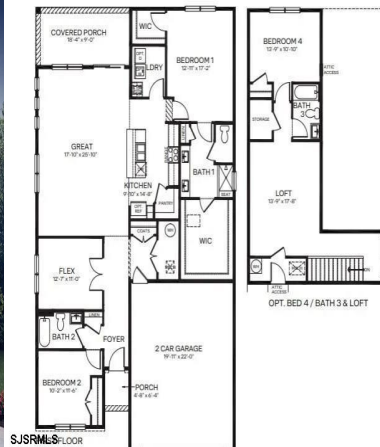

Priced at
\$419,990

About the Property

NEW ACTIVE ADULT COMMUNITY! The Clifton is a stunning new construction, ranch home plan featuring 1,865 square feet of living space, 2 bedrooms, a flex room, 2 bathrooms and a 2-car garage. With a roomy and flexible floor plan, the Clifton is just as inviting as it is functional! The foyer welcomes you in past a large bedroom, full bath and flex room, you decide how this space functions! The kitchen has plenty of counter space and a large modern island that's perfect for prep work, dining and entertaining guests. The kitchen opens to the spacious, open great room to be used however best fits your needs and lifestyle. Tucked behind the kitchen is the owner's suite which features a luxurious bathroom and two large walk-in closets, storage will not be an issue! Come see our NEW one-of-a-k ...