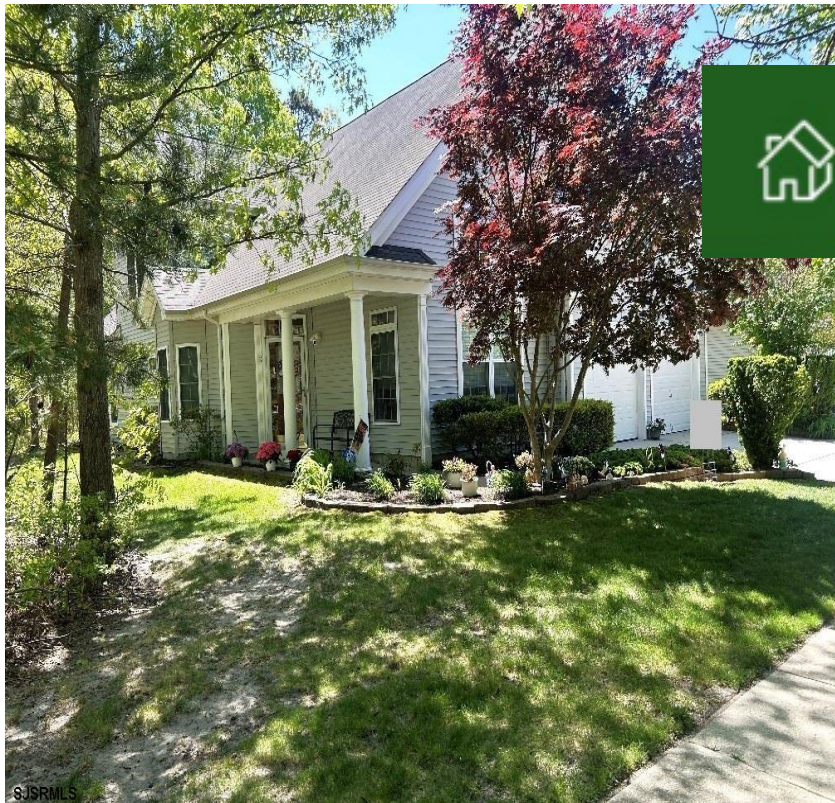

Priced at

\$517,000

About the Property

Welcome to easy living in this beautifully updated Eden home located in the desirable 55+ community of Village Grande at English Creek in Egg Harbor Township. Perfectly situated near shopping, dining, local parks, and just a short drive to the beaches, this home offers both convenience and a vibrant lifestyle. Step inside to find stunning hardwood flooring throughout and a host of recent upgrades, including new appliances, modern countertops, and a stylish backsplash that enhances the kitchen's appeal. Comfort and efficiency are top of mind with a new HVAC system and 10 newly installed windows that fill the home with natural light. The thoughtfully designed layout features a first-floor primary suite, offering his and hers walk-in closets, privacy and ease of living. Upstairs, you'll f ...