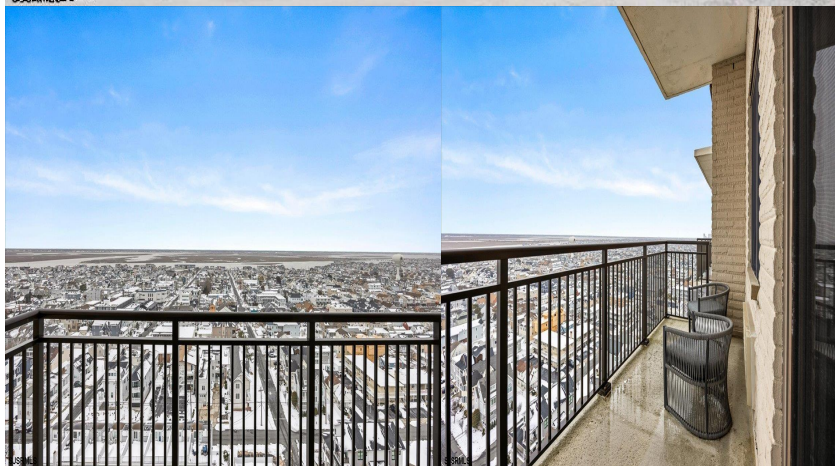

## About the Property

SPECIAL PENTHOUSE UNIT AT 9600! This stunning condo sits on the top floor of the 9600 condo building. With breathtaking bay views from every window, private deck to watch those amazing sunsets on summer nights. This spacious condo features hardwood floors throughout, an open kitchen with high-end appliances, a Sub-Zero refrigerator and granite countertops throughout, a custom built bar with a beverage center, and a laundry room and powder room in the hallway. The master suite features multiple closets, including a large walk-in with custom shelving, and a gorgeous master bathroom. No detail was overlooked in this condo - including the smart home enabled key-less entry and high-hat lighting with Philip Hue smart lighting system that's compatible with Alexa and your mobile devices. This prope ...