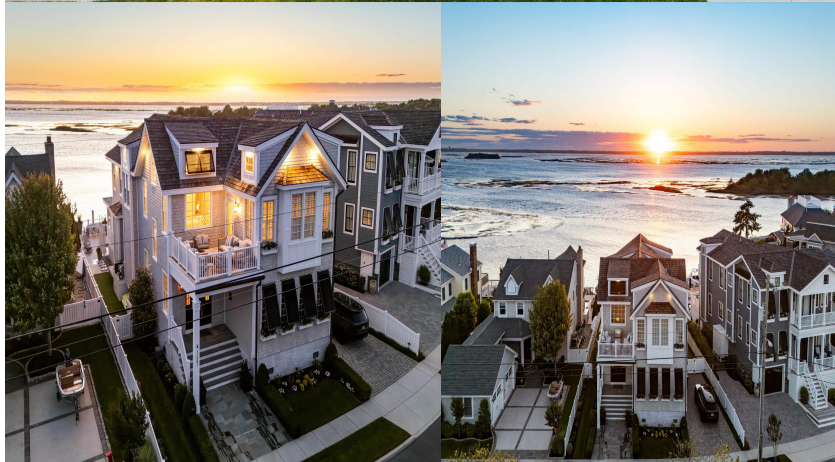

Priced at
\$9,995,000

About the Property

Premier Bayfront Luxury at 11501 Paradise Drive, Stone Harbor, NJ Experience the epitome of Jersey Shore elegance in this stunning bayfront masterpiece nestled on the serene shores of Paradise Bay in the highly sought-after south end of Stone Harbor. This expansive, modern 6-bedroom residence boasts breathtaking westerly views that showcase panoramic southwestern vistas over the bay and wetlands perfect for savoring tremendous sunsets every evening. Picture yourself relaxing on multiple levels of spacious outdoor decks as the sun dips below the horizon, painting the sky and water in spectacular shades of orange, pink, and gold. Spanning approximately 4,000 square feet, the home is designed for effortless entertaining and comfortable living. The heart of the home is the main floor great ...