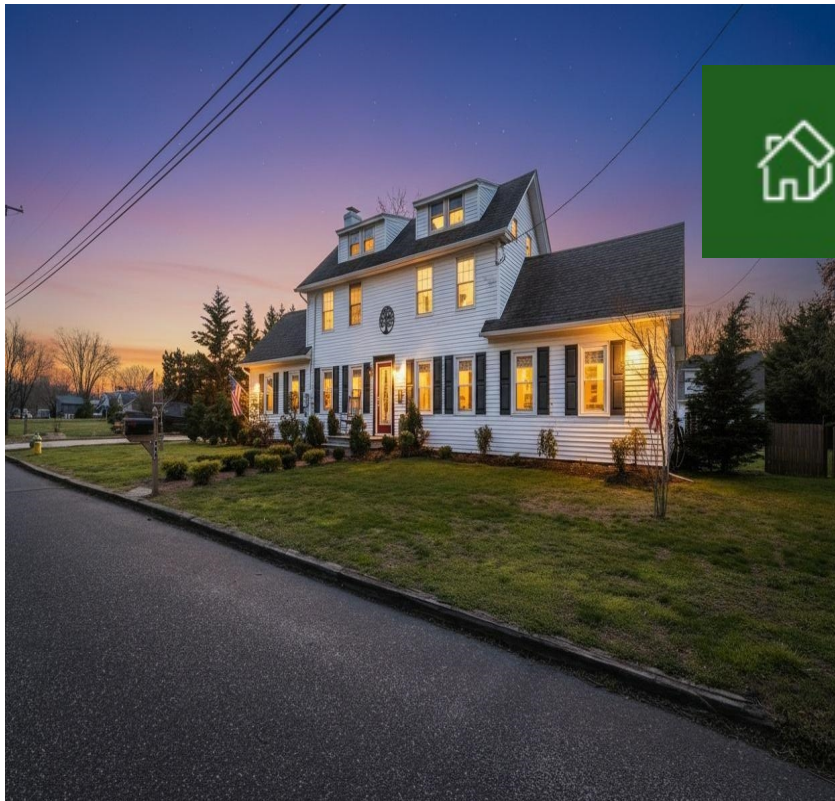

Priced at

\$948,500

## About the Property

There's something about a home near the shore that changes the pace of life. At 668 Crawford Rd, mornings begin a little slower. Maybe its the way the Southern exposure allow sunlight to stretch across the entire 1.5 acre property, filling the livingroom, dining room and kitchen throughout the day. Or how that same light carries out back, keeping the deck and yard warm and inviting from morning thru evening. Paired with the breeze drifting in from the nearby Delaware Bay, it's the kind of setting where coffee tastes better and plans for the day feel wide open. That might mean heading just a few miles down the road to the beaches of Cape May, or staying right where you are, surrounded by space, privacy and possibility. This home has worn many hats over the its history. A gathering place ...