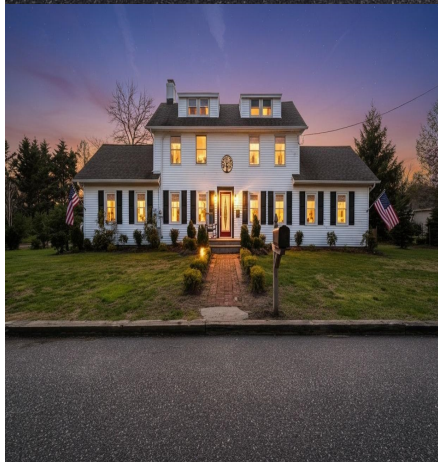

Priced at

\$948,500

## About the Property

There's something about a home near the shore that changes the pace of life. At 668 Crawford Rd, mornings begin a little slower. Maybe its the way the Southern exposure allow sunlight to stretch across the entire 1.5 acre property, filling the livingroom, dining room and kitchen throughout the day. Or how that same light carries out back, keeping the deck and yard warm and inviting from morning thru evening. Paired with the breeze drifting in from the nearby Delaware Bay, it's the kind of setting where coffee tastes better and plans for the day feel wide open. That might mean heading just a few miles down the road to the beaches of Cape May, or staying right where you are, surrounded by space, privacy and possibility. This home has worn many hats over the its history. A gathering place ...