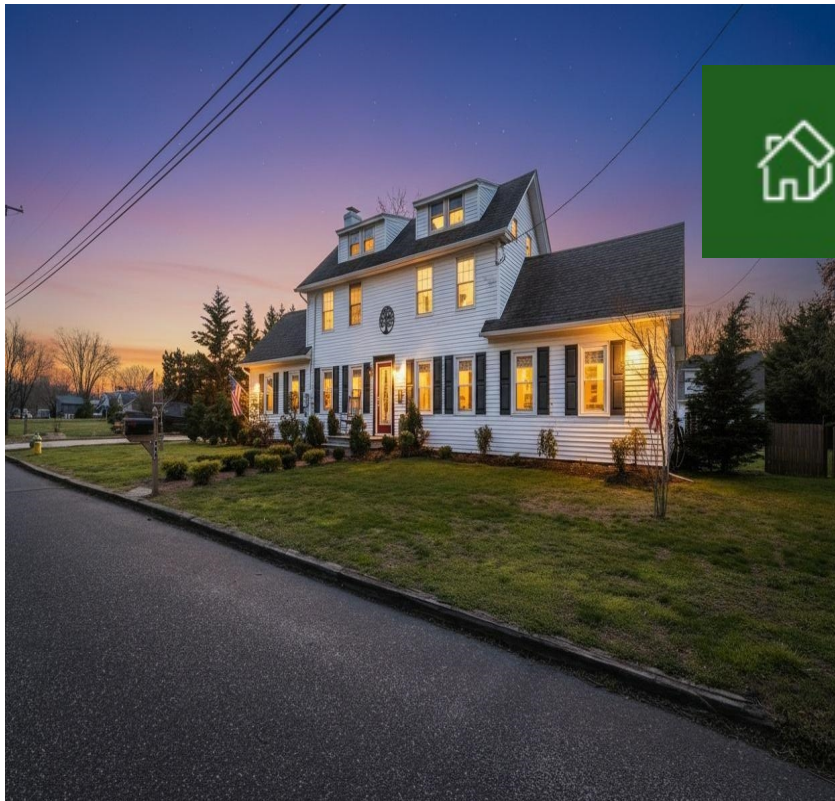

Priced at

\$948,500

About the Property

There's something about a home near the shore that changes the pace of life. At 668 Crawford Rd, mornings begin a little slower. Maybe its the way the Southern exposure allow sunlight to stretch across the entire 1.5 acre property, filling the livingroom, dining room and kitchen throughout the day. Or how that same light carries out back, keeping the deck and yard warm and inviting from morning thru evening. Paired with the breeze drifting in from the nearby Delaware Bay, it's the kind of setting where coffee tastes better and plans for the day feel wide open. That might mean heading just a few miles down the road to the beaches of Cape May, or staying right where you are, surrounded by space, privacy and possibility. This home has worn many hats over the its history. A gathering place ...