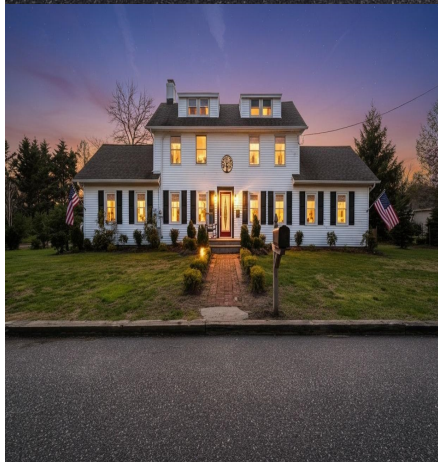

Priced at

\$948,500

About the Property

There's something about a home near the shore that changes the pace of life. At 668 Crawford Rd, mornings begin a little slower. Maybe its the way the Southern exposure allow sunlight to stretch across the entire 1.5 acre property, filling the livingroom, dining room and kitchen throughout the day. Or how that same light carries out back, keeping the deck and yard warm and inviting from morning thru evening. Paired with the breeze drifting in from the nearby Delaware Bay, it's the kind of setting where coffee tastes better and plans for the day feel wide open. That might mean heading just a few miles down the road to the beaches of Cape May, or staying right where you are, surrounded by space, privacy and possibility. This home has worn many hats over the its history. A gathering place ...