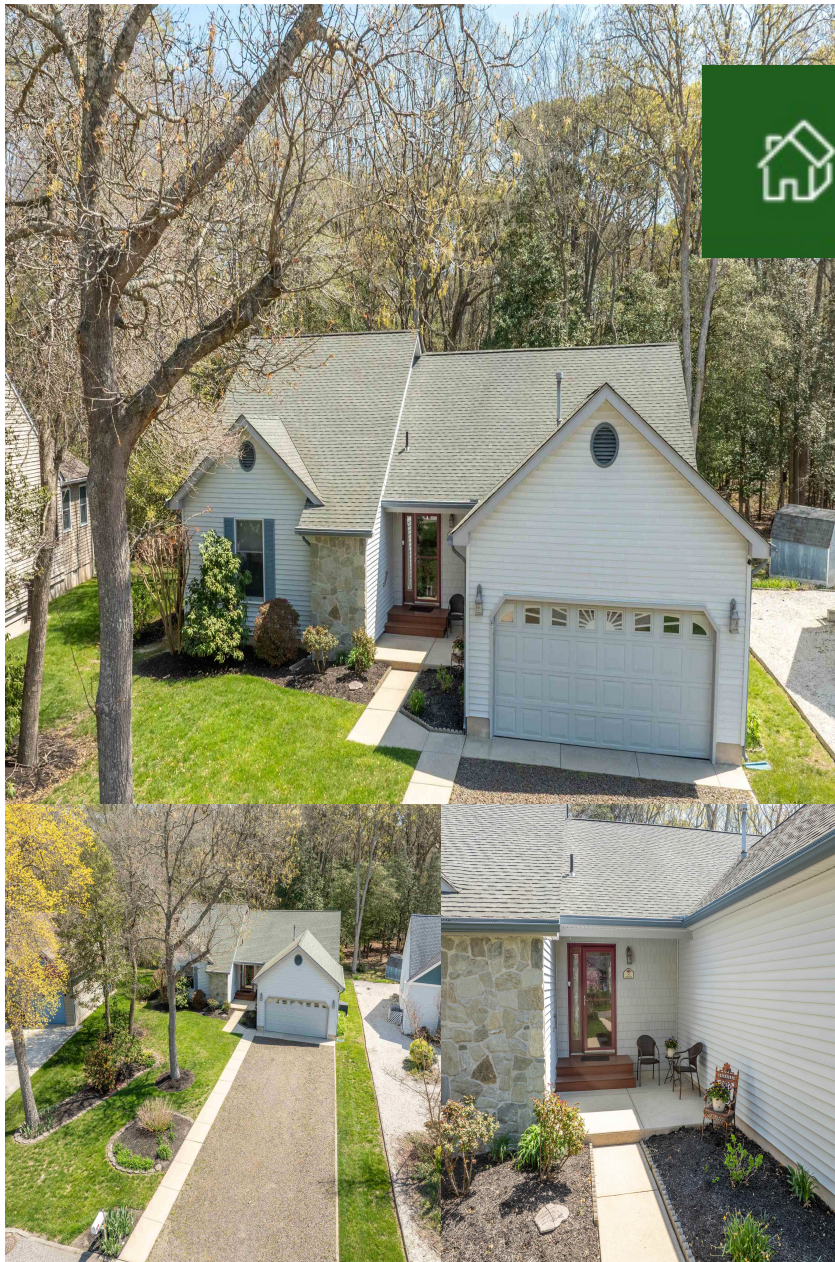

Priced at

\$649,995

About the Property

Welcome to 15 Cranefly Circle, a charming ranch home perfectly situated on a quiet, wooded cul-de-sac in the highly sought-after Cape Woods community. Just minutes from Cape May, the Delaware Bay, and the Wildwood beaches, and conveniently close to shopping and dining, this property is perfectly suited as either a vacation retreat or a year-round residence. This home offers a wonderful blend of tranquility and functionality, featuring a bright, open-concept layout designed for modern living and effortless entertaining. The foyer leads into a spacious great room with cathedral ceilings, flowing seamlessly into the kitchen with a center island and a large dining area. Sliding doors lead to a three-season Florida room and adjoining deck, all overlooking a peaceful, wooded backdrop. The mas ...

Features

- 2 Bathroom
- Deck
- Outside Shower
- Living Room
- Kitchen
- Florida Room
- 3 Bedroom
- Porch
- See Remarks
- Dining Room
- Dining Area
- Storage Attic

Give me a call!

www.monihan.com